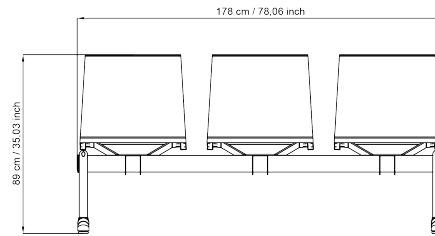

NULITE

Design Luxy R&D

article: TRAVE 24000 3P

code: 4PA2404