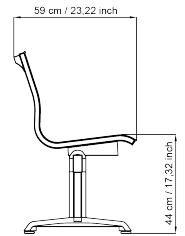

NULITE

Design Luxy R&D

article: TRAVE 24000 3P

code: 4PA2404